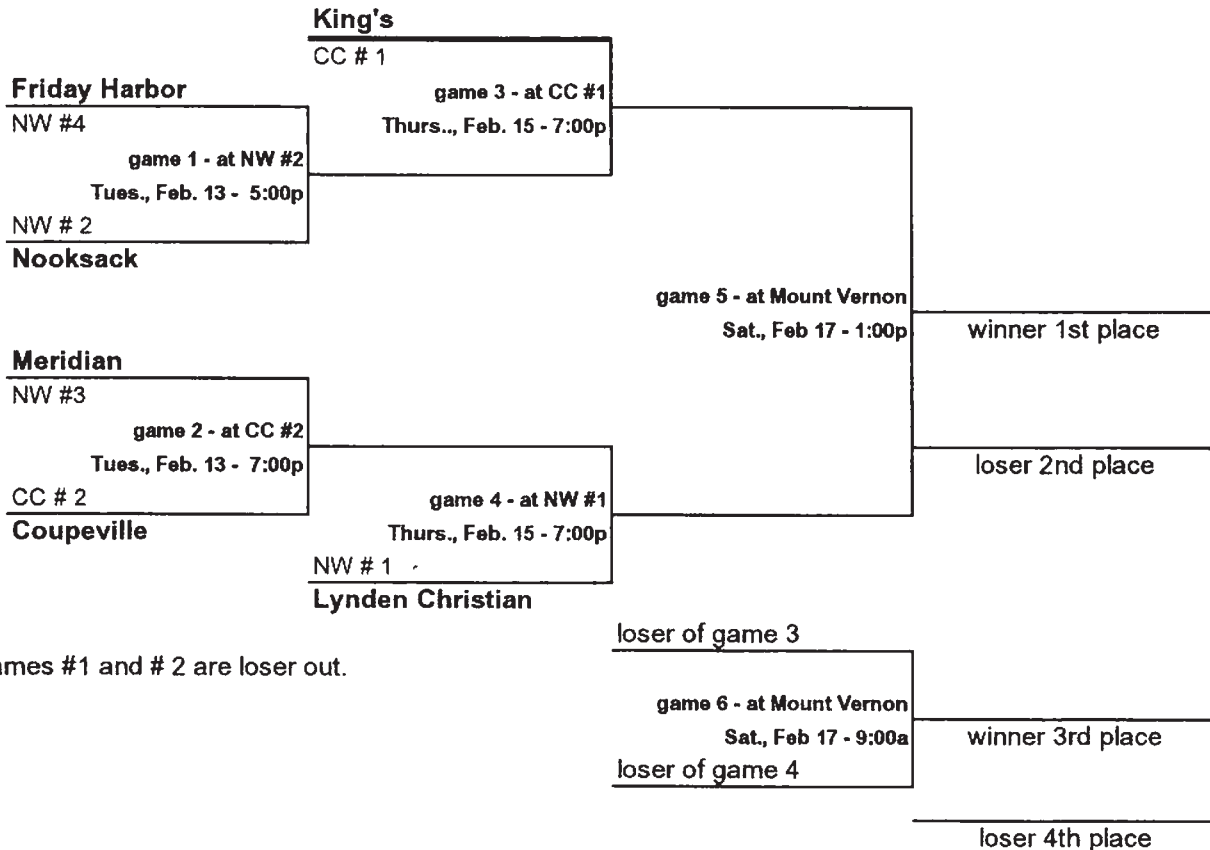

GIRLS

NOTE: Games #1 and # 2 are loser out.