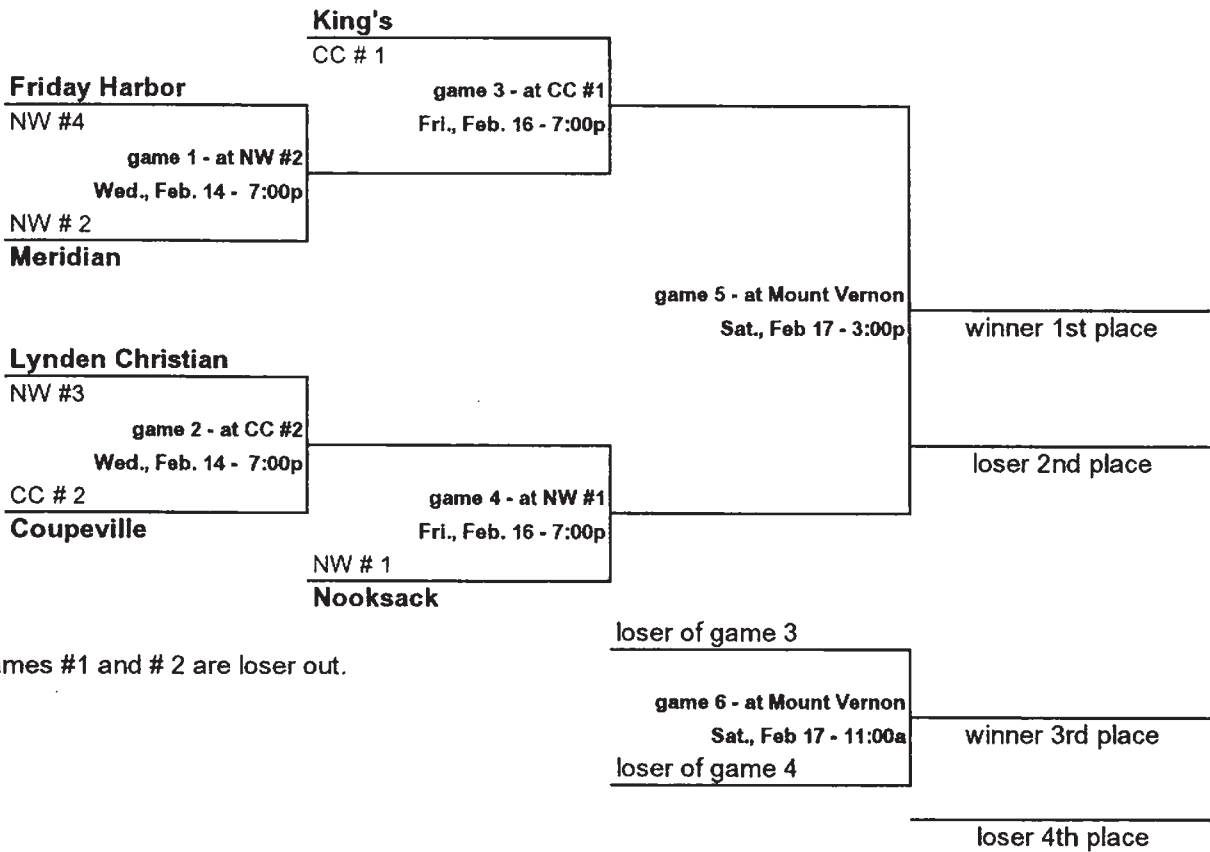

# District One 1A Basketball Tournament Brackets

## BOYS

NOTE: Games #1 and # 2 are loser out.